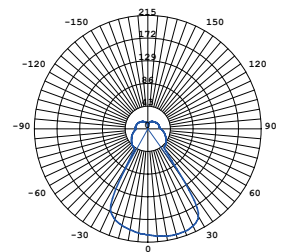

JOJO / 1

JOJO 悠悠

With a height-adjustable shade inspired by the movement of a Yo-Yo, the JoJo pendant is in a traditional shape with modern sensibilities. Lit with an LED bulb, the JoJo casts a gentle, calm illumination through the mouth-blown opal shade.

matt opal +
copper cap

matt opal +
matt brass cap

JOJO P

UNIT:cd
AVERAGE BEAM ANGLE(50%):53.0 DE G

Measurement : inches

JOJO / 2

Jojo Pendant

SLD-880
LED 8.2W (2700K, CRI 90, 675lm)
Length adjustable
Built-in dimmable driver
Oval lens
Silver braided wire

Materials : mouth-blown glass, steel
Color : matt opal + copper cap
 matt opal + matt brass cap
Canopy : matt white canopy