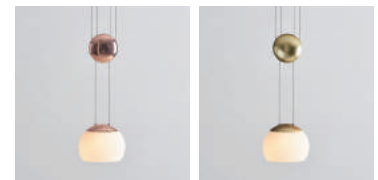

JOJO / 1

JOJO 悠悠

With a height-adjustable shade inspired by the movement of a Yo-Yo, the JoJo pendant is in a traditional shape with modern sensibilities. Lit with an LED bulb, the JoJo casts a gentle, calm illumination through the mouth-blown opal shade.

matt opal +
copper cap

matt opal +
matt brass cap

JOJO P

UNIT:cd
AVERAGE BEAM ANGLE(50%):53.0 DE G

Measurement : inches

JOJO / 2

Jojo Pendant

SLD-880
LED 8.2W (2700K, CRI 90, 675lm)
Length adjustable
Built-in dimmable driver
Oval lens
Silver braided wire

Materials : mouth-blown glass, steel
Color : matt opal + copper cap
 matt opal + matt brass cap
Canopy : matt white canopy