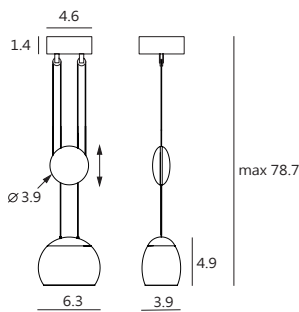

JOJO / 1

JOJO 悠悠

With a height-adjustable shade inspired by the movement of a Yo-Yo, the JoJo pendant is in a traditional shape with modern sensibilities. Lit with an LED bulb, the JoJo casts a gentle, calm illumination through the mouth-blown opal shade.

matt opal +
copper cap

matt opal +
matt brass cap

JOJO P

UNIT:cd
AVERAGE BEAM ANGLE(50%):53.0 DE G

Measurement : inches

JOJO / 2

Jojo Pendant

SLD-880
LED 8.2W (2700K, CRI 90, 675lm)
Length adjustable
Built-in dimmable driver
Oval lens
Silver braided wire

Materials : mouth-blown glass, steel
Color : matt opal + copper cap
 matt opal + matt brass cap
Canopy : matt white canopy